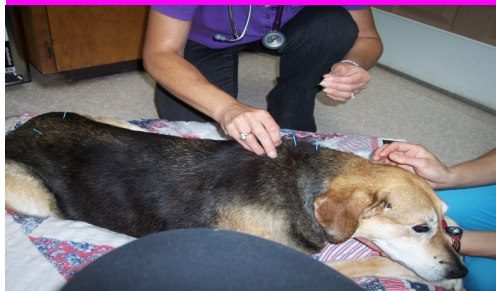

# Pain Evaluation Programs and Treatment (PEP Packages)

**20% OFF**

**Acupuncture, Therapy Laser, Massage  
Physical Therapy**

*Working Toward a Pain Free Tomorrow One Pet at a Time!*

## PEP Packages Include:

- Individualized Treatment Plan Depending on Your Pets Need.
- Free initial exam
- 3 to 4 Acupuncture Treatments
- 3 to 4 Therapy Laser Treatments
- 3 to 4 Myofascial Massages
- 3 to 4 Follow up Exams